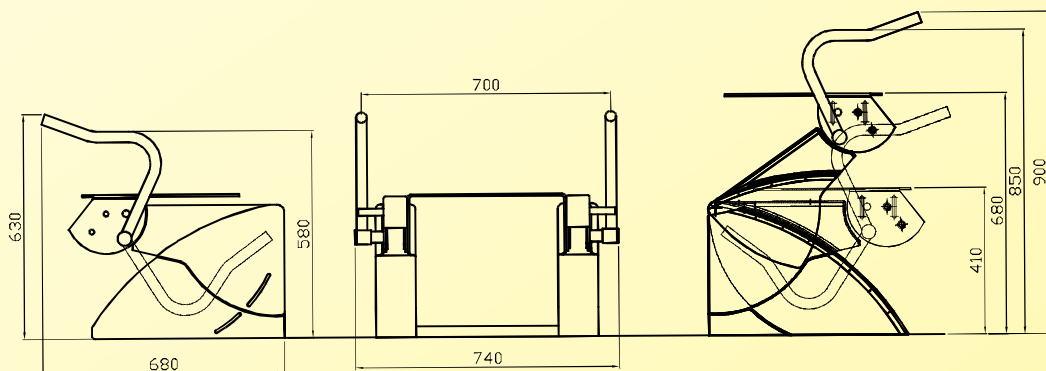

# Dimensional Drawing

Standup support with fixed arms

Standup support with folding arms

Vertical lift with folding arms

#### Standup support

max.height: 630-860 mm(front-behind)  
 tilting: to 50 degree  
 connection: 230V/50Hz  
 color: white / black  
 drive control: 24VDC  
 load: 150 kg