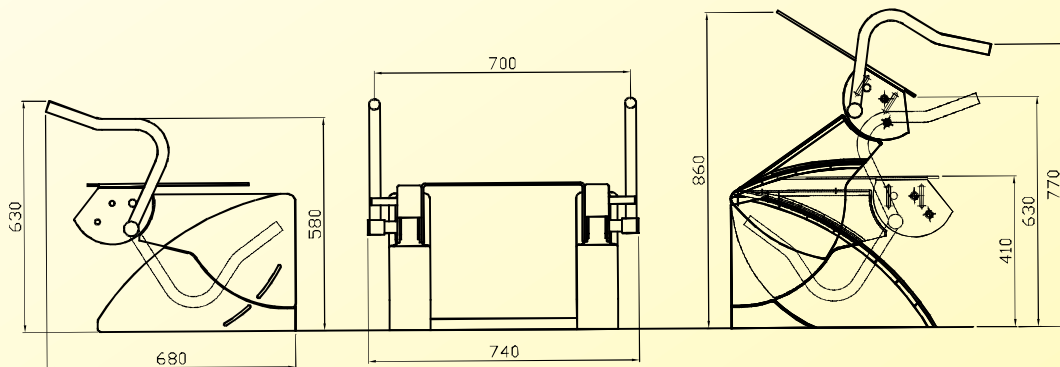

# Dimensional Drawing

Standup support with fixed arms

Standup support with folding arms

Vertical lift with folding arms

#### Standup support

max.height: 630-860 mm(front-behind)  
 tilting: to 50 degree  
 connection: 230V/50Hz  
 color: white / black  
 drive control: 24VDC  
 load: 150 kg

#### Vertical Lift

max.height: 860 mm  
 connection: 230V/50Hz  
 color: white / black  
 drive control: 24VDC  
 load: 150 kg